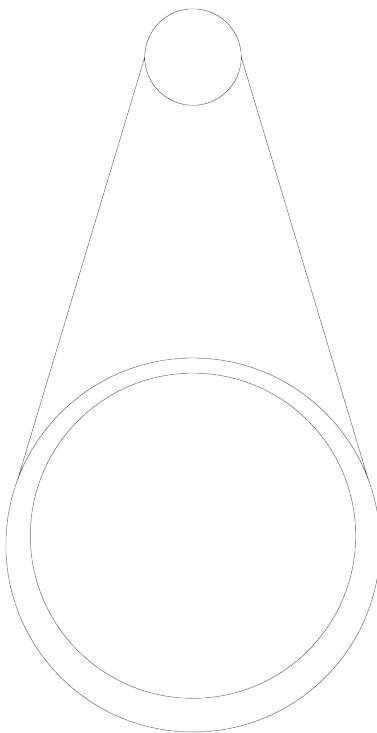

Product data sheet

Date: April 23rd 2023

ABOUT MOONLIGHT WALL SYMETRICAL WALL-LAMP

by Hoffmann & Kahleyss

Choose either the symmetrical or a-symmetrical wall lamp. Your room will subtly be enhanced by adding this beautiful decorative, though functional piece.

Ø

W

DIMENSIONS

Ø 50 cm 19.7 inch
W 4.7 cm 1.8 inch

CANOPY

Ø 13 cm 5.1 inch
W 6 cm 2.4 inch

CABLELENGTH

Up to 0 cm 78 inch

LIGHTSOURCE

1x ledstrip, 6.7W, 2700K,
CRI>90

INCLUDED

Yes

 2  5  55x55x7cm

FINISH TYPE.NR

Nickel 
Brass 
Bronze 

| | |
|--------------------|--|
| TYPE | Wall-lamp |
| STANDARD | Black canopy with cover plate in matching colour of the fixture. Leading and trailing edge dimmable. |
| OPTIONAL | Top and bottom serately dimmable. |
| TRANSFORMER/DRIVER | |